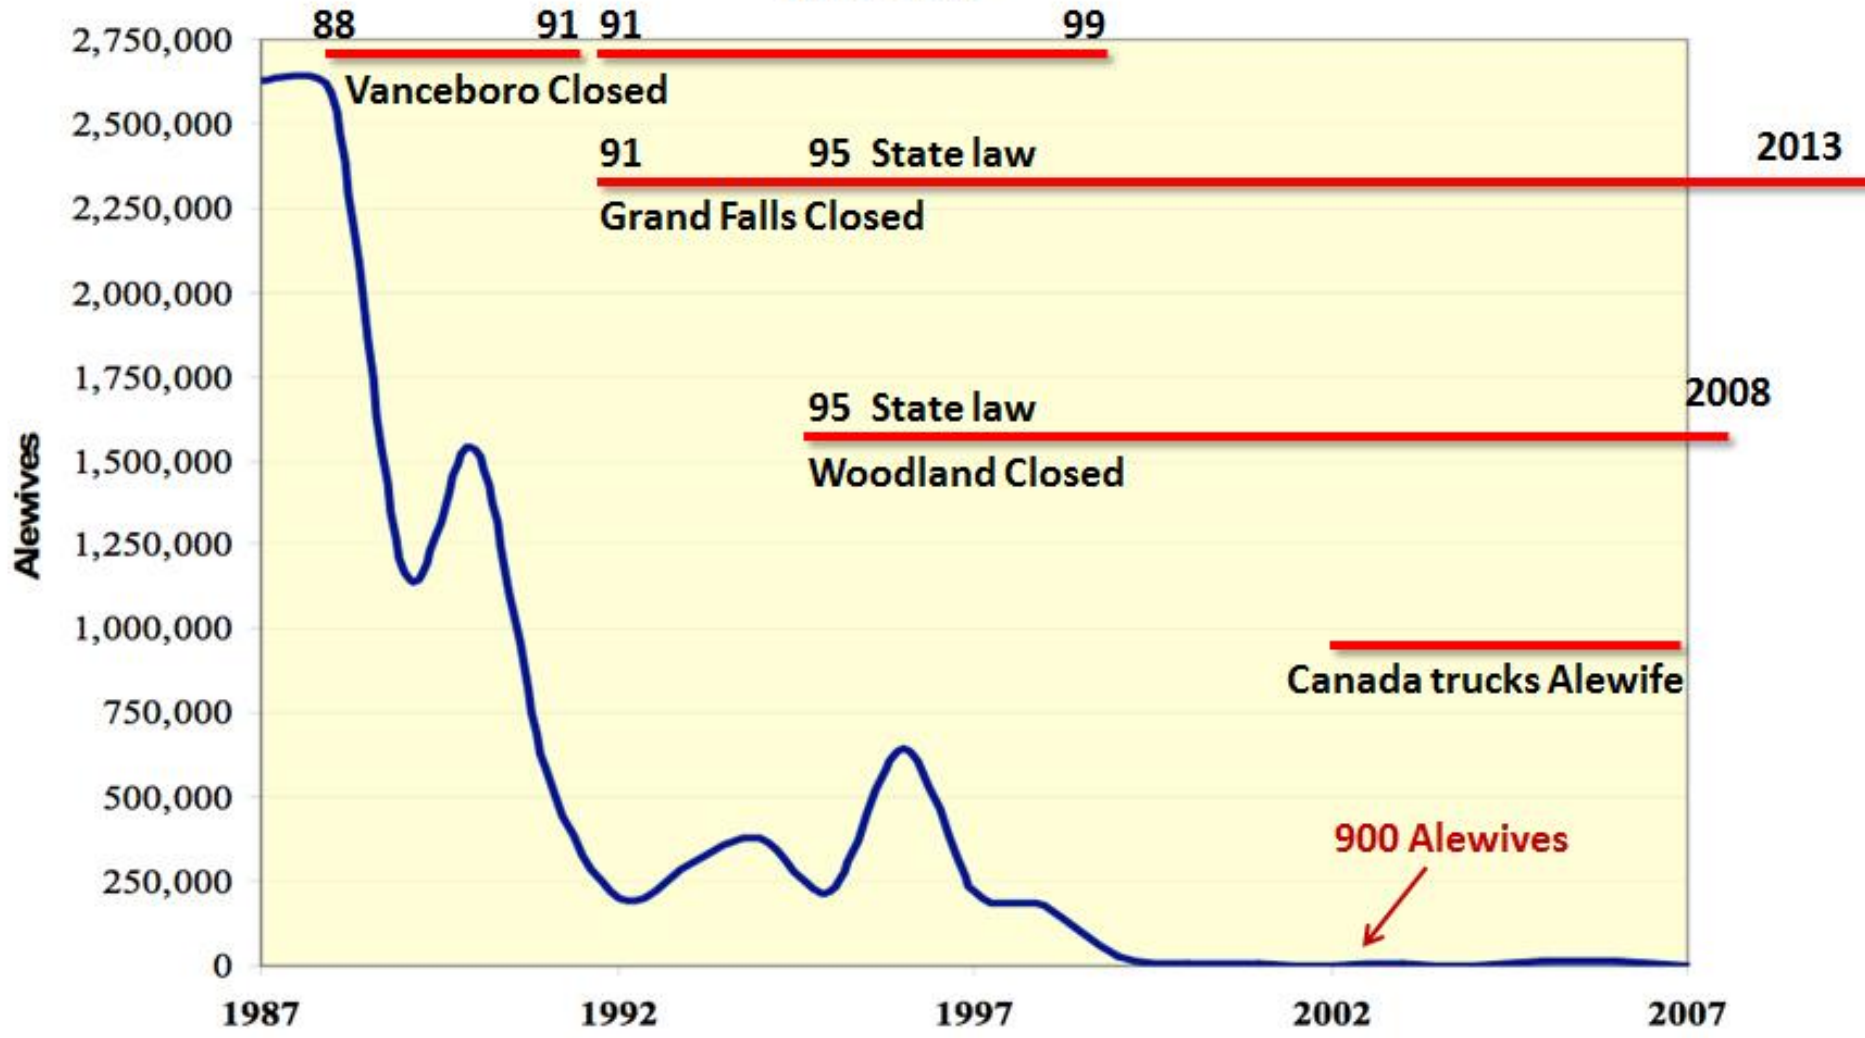

St. Croix River Alewife Returns 1987-2007

St. Croix River Alewife Returns 1987-2007

St Croix Alewife Population - Over Time

Number of Alewives - Millions

270,659 Alewives

2018 Count

Number of Alewives - Millions

Number of Alewives - Millions