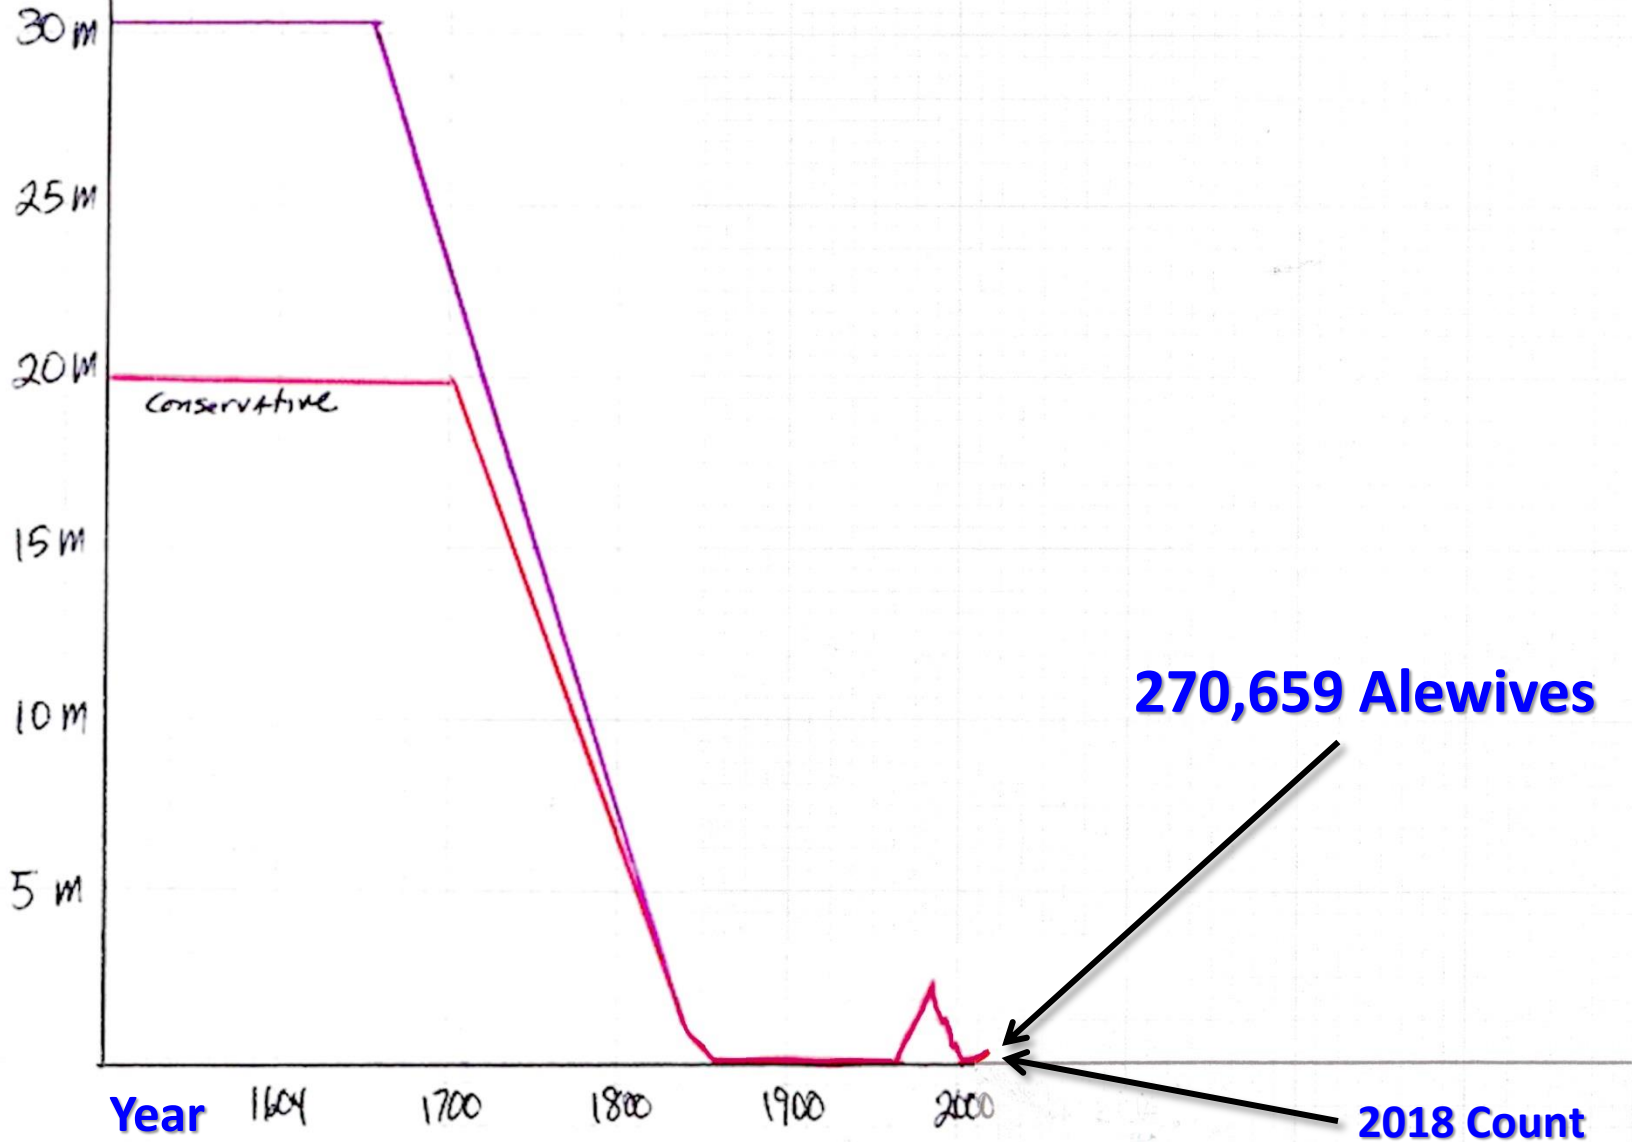

St. Croix River Alewife Returns 1987-2007

St. Croix River Alewife Returns 1987-2007

St Croix Alewife Population - Over Time

Number of Alewives - Millions

270,659 Alewives

2018 Count

Number of Alewives - Millions

Number of Alewives - Millions