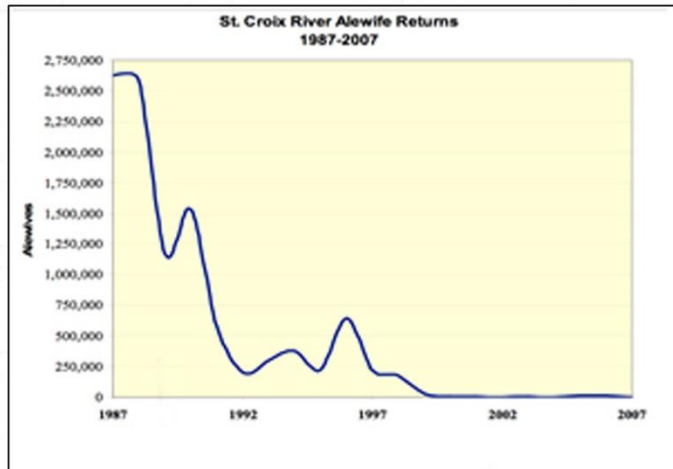

St. Croix River Alewife Returns 1987-2007

St. Croix River Alewife Returns 1987-2007

St Croix Alewife Population - Over Time

Number of Alewives - Millions

270,659 Alewives

2018 Count

Number of Alewives - Millions