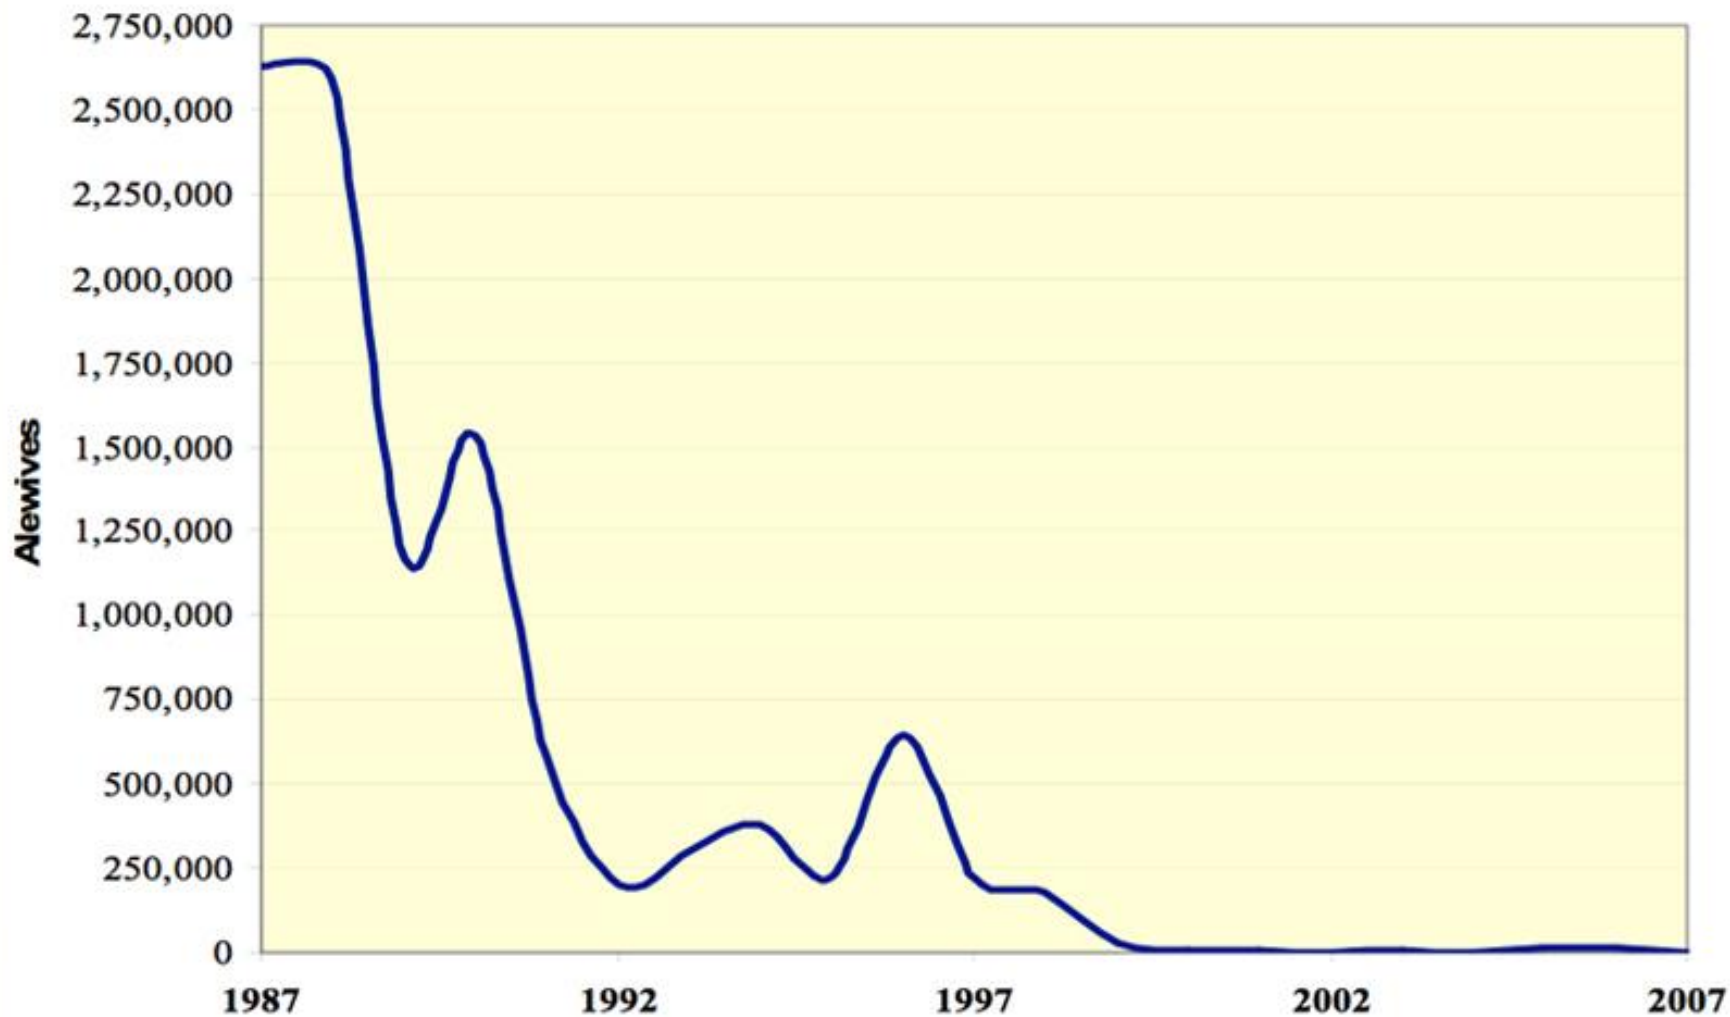

St. Croix River Alewife Returns 1987-2007

St. Croix River Alewife Returns 1987-2007

St Croix Alewife Population - Over Time

Number of Alewives - Millions

270,659 Alewives

2018 Count

Number of Alewives - Millions

Number of Alewives - Millions