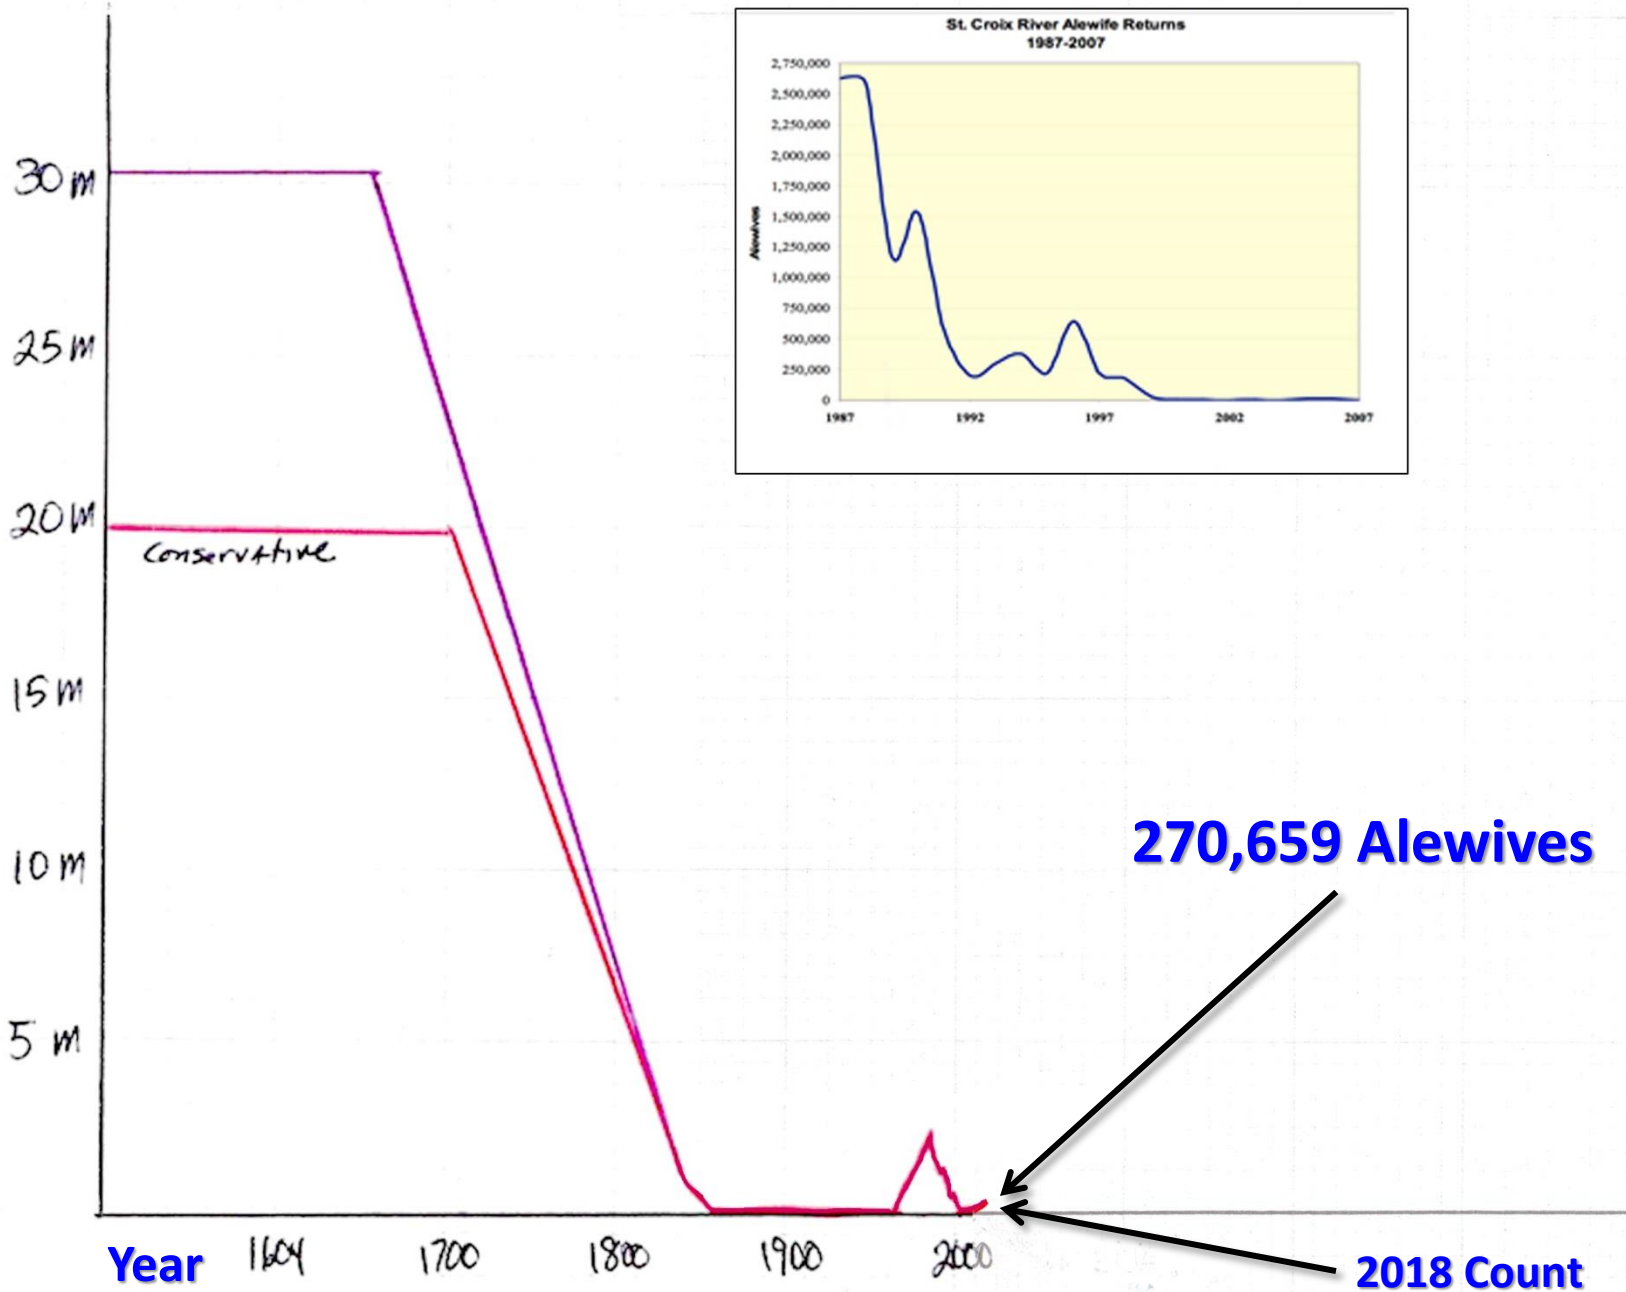

St. Croix River Alewife Returns 1987-2007

St. Croix River Alewife Returns 1987-2007

St Croix Alewife Population - Over Time

Number of Alewives - Millions

270,659 Alewives

2018 Count

Number of Alewives - Millions

Number of Alewives - Millions